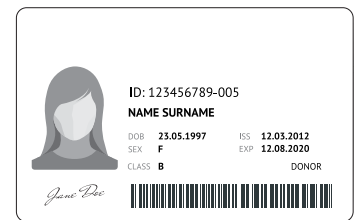

Near-infrared security features