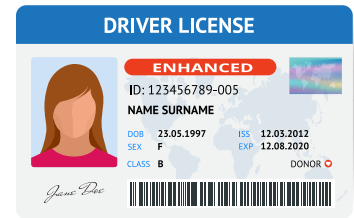

ID authentication more secure than a barcode scan

A barcode scan or visual inspection just won't cut it anymore with readily accessible, sophisticated fraudulent IDs. BrightTower from Veridocs goes further.

		ID Verification		ID Authentication
		Visual Inspection	Barcode Scan	Veridocs TrueAuthentication®
CONFIRM	Age	If performed correctly	✓	✓
	Match between barcode, printed info, RFID & magstripe data	—	—	✓
	White light security features	If performed correctly	—	✓
	Near-infrared security features	—	—	✓
	UV security features	If performed	—	✓
CAPTURE	Data for integration with other applications	—	Sometimes	✓
	Image of entire ID document	—	—	✓
	Image of ID photo	—	—	✓

White light security features